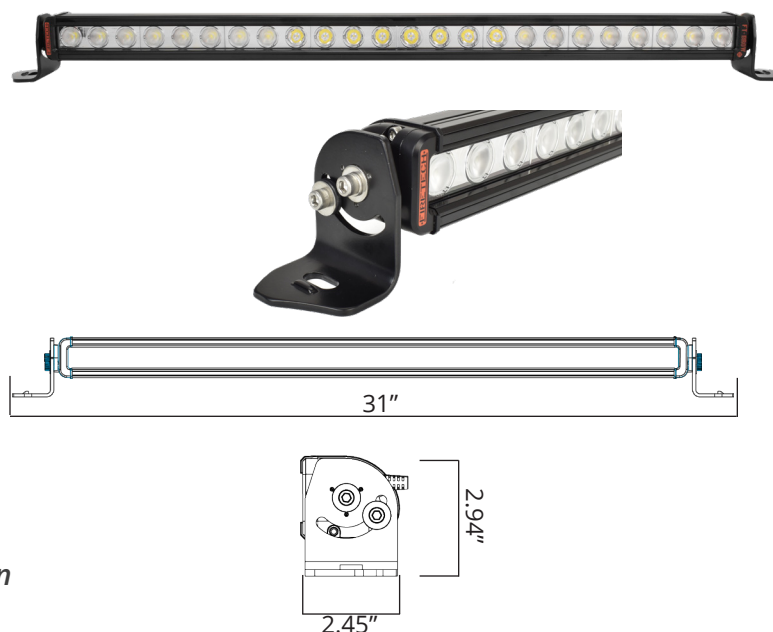

24 LED Mini Brow

31" Trunnion Mount Scene Light

FT-MB-24-TRGWA

ABOUT THE MINI BROW LIGHT

The MiniBrow Series uses the same core extrusion technology as the FireTech Brow Light, but are offered as single-circuit solutions for use in virtually any other area of a fire apparatus. Offered in 3 sizes only, the Trunnion Mounting kit makes for simplified installation in areas where access to the back side of a panel is difficult, or when extreme adjustability is required. The trunnion mounting kit also allows for mounting on the side of an apparatus where some angling would be expected and difficulties in installation might be encountered.

Key Features:

- 5w LEDs with precision Acrylic optics
- All Aluminum Extrusion
- TRGWA Mount for easy adjustment up and down

When customers request a fixture longer than 18 LEDs with a "trunnion" bracket, the brackets change from a single piece of stamped and formed material to two independent "wing" style brackets. There are still considered "trunnion" brackets, but are built from two pieces instead of one. The part number designation is "-TRGWA" vs "-TR" is required.