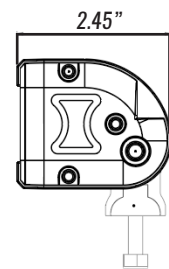

6 LED Mini Brow

9" Low Profile Scene Light

FT-MB-6

ABOUT THE MINI BROW LIGHT

The FireTech Mini Brow Light is an extruded LED work light designed for the industrial and emergency response marketplace. The Mini Brow series is a single-circuit fixture with multiple optic choices. 10 degree "Spot" optics are optimized for long distance projection. 60 degree Flood optics work great on the rear and for general purpose illumination. The FireTech Combination Optic pattern uses 1/3 spot, 2/3 flood optics and gives you a hybrid beam pattern without sacrificing optic efficiency. The Mini Brow fixtures are available in 3 LED increments from 3 to 39 LEDs long, and are backed by the industry's only LIFETIME Warranty.

Key Features:

- 5w LEDs with precision acrylic optics
- All Aluminum Extrusion
- Multiple Mounting Options

FT-MB-6 SPECS

RAW LUMENS	3,168
EFFECTIVE LUMENS	2,217.60
WATTAGE	30W
AMPERAGE	2.5A @ 12V DC
INPUT VOLTAGE	9-32V DC

Included Mounting:

Pedestal Mounting Feet

Ships included with fixture

Optional Mounting:

Cab Radius Mounting Bracket

P-MB-R3FOOT-*

L Foot Mounting Bracket (Vertical Surface)

P-MB-LFOOT-*

End Cap Mounting Bracket

FT-MBKIT-LPX-*

Model #	Description	Raw Lumens	Effective Lumens	Wattage	Amperage @ 12v DC	Beam Pattern	Length	# of Mounting Feet
FT-MB-6-S-B	6 LED Mini Brow. 9" length. 10 degree spot optic configuration. Black housing.	3,168	2,217.60	30W	2.5A	Spot	9"	2
FT-MB-6-S-W	6 LED Mini Brow. 9" length. 10 degree spot optic configuration. White housing.	3,168	2,217.60	30W	2.5A	Spot	9"	2
FT-MB-6-F-B	6 LED Mini Brow. 9" length. 60 degree flood optic configuration. Black housing.	3,168	2,217.60	30W	2.5A	Flood	9"	2
FT-MB-6-F-W	6 LED Mini Brow. 9" length. 60 degree flood optic configuration. White housing.	3,168	2,217.60	30W	2.5A	Flood	9"	2
FT-MB-6-FT-B	6 LED Mini Brow. 9" length. FireTech Combination 10 degree spot and 60 degree flood optic configuration. Black housing.	3,168	2,217.60	30W	2.5A	Combo	9"	2
FT-MB-6-FT-W	6 LED Mini Brow. 9" length. FireTech Combination 10 degree spot and 60 degree flood optic configuration. White housing.	3,168	2,217.60	30W	2.5A	Combo	9"	2