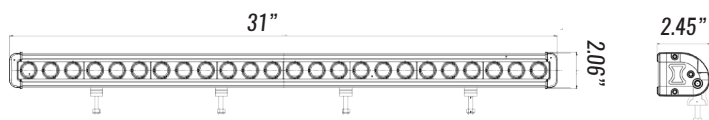

24 LED Mini Brow

31" Low Profile Scene Light

FT-MB-24

ABOUT THE MINI BROW LIGHT

The FireTech Mini Brow Light is an extruded LED work light designed for the industrial and emergency response marketplace. The Mini Brow series is a single-circuit fixture with multiple optic choices. 10 degree "Spot" optics are optimized for long distance projection. 60 degree Flood optics work great on the rear and for general purpose illumination. The FireTech Combination Optic pattern uses 1/3 spot, 2/3 flood optics and gives you a hybrid beam pattern without sacrificing optic efficiency. The Mini Brow fixtures are available in 3 LED increments from 3 to 39 LEDs long, and are backed by the industry's only LIFETIME Warranty.

Key Features:

- 5w LEDs with precision acrylic optics
- All Aluminum Extrusion
- Multiple Mounting Options

FT-MB-24 SPECS

RAW LUMENS	12,672
EFFECTIVE LUMENS	8,870.40
WATTAGE	120W
AMPERAGE	10A @ 12V DC
INPUT VOLTAGE	9-32V DC

Included Mounting:

Pedestal Mounting Feet

Ships included with fixture

Optional Mounting:

Cab Radius Mounting Bracket

P-MB-R3FOOT-*

L Foot Mounting Bracket (Vertical Surface)

FT-MB-LFOOT-*

End Cap Mounting Bracket

P-MBKIT-LPX-*

Model #	Description	Raw Lumens	Effective Lumens	Wattage	Amperage @ 12v DC	Beam Pattern	Length	# of Mounting Feet
FT-MB-24-S-B	24 LED Mini Brow. 31" length. 10 degree spot optic configuration. Black housing.	12,672	8,870.40	120W	10A	Spot	31"	4
FT-MB-24-S-W	24 LED Mini Brow. 31" length. 10 degree spot optic configuration. White housing.	12,672	8,870.40	120W	10A	Spot	31"	4
FT-MB-24-F-B	24 LED Mini Brow. 31" length. 60 degree flood optic configuration. Black housing.	12,672	8,870.40	120W	10A	Flood	31"	4
FT-MB-24-F-W	24 LED Mini Brow. 31" length. 60 degree flood optic configuration. White housing.	12,672	8,870.40	120W	10A	Flood	31"	4
FT-MB-24-FT-B	24 LED Mini Brow. 31" length. FireTech Combination 10 degree spot and 60 degree flood optic configuration. Black housing.	12,672	8,870.40	120W	10A	Combo	31"	4
FT-MB-24-FT-W	24 LED Mini Brow. 31" length. FireTech Combination 10 degree spot and 60 degree flood optic configuration. White housing.	12,672	8,870.40	120W	10A	Combo	31"	4