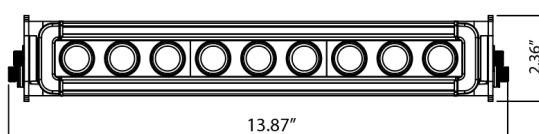

FT-MB-9-TR-**-*

ABOUT THE MINI BROW LIGHT

The MiniBrow Series uses the same core extrusion technology as the FireTech Brow Light, but are offered as single-circuit solutions for use in virtually any other area of a fire apparatus. Offered in 3 sizes only, the Trunion Series make for simplified installation in areas where access to the back side of a panel is difficult, or when extreme adjustability is required. The trunion bracket also allows for mounting on the side of an apparatus where some angling would be expected and difficulties in installation might be encountered.

Key Features:

- 5w LEDs with precision Acrylic optics
- All Aluminum Extrusion
- Adjustable Trunion Mount

The Trunion style Mini Brow lights are available in 9, 12, and 18 LED Lengths. This mounting system attaches to the fixtures end caps and allows for adjustable mounting with greater range of motion.

FT-MB-9-TR-**-* SPECS

RAW LUMENS	4,752
EFFECTIVE LUMENS	3,326.4
WATTAGE	45W
AMPERAGE	3.75A
INPUT VOLTAGE	9-32V DC

Model #	Description	Raw Lumens	Effective Lumens	Wattage	Amperage	Beam Pattern	Length
FT-MB-9-TR-S-B	9 LED mini brow w/ trunion mount. 14" length. 10 degree spot optic configuration. Black housing.	4,752	3,326.4	45W	3.75A	Spot	14"
FT-MB-9-TR-S-W	9 LED mini brow w/ trunion mount. 14" length. 10 degree spot optic configuration. White housing.	4,752	3,326.4	45W	3.75A	Spot	14"
FT-MB-9-TR-F-B	9 LED mini brow w/ trunion mount. 14" length. 60 degree flood optic configuration. Black housing.	4,752	3,326.4	45W	3.75A	Flood	14"
FT-MB-9-TR-F-W	9 LED mini brow w/ trunion mount. 14" length. 60 degree flood optic configuration. White housing.	4,752	3,326.4	45W	3.75A	Flood	14"
FT-MB-9-TR-FT-B	9 LED mini brow w/ trunion mount. 14" length. FireTech Combination 10 degree spot and 60 degree flood optic configuration. Black housing.	4,752	3,326.4	45W	3.75A	Combo	14"
FT-MB-9-TR-FT-W	9 LED mini brow w/ trunion mount. 14" length. FireTech Combination 10 degree spot and 60 degree flood optic configuration. White housing.	4,752	3,326.4	45W	3.75A	Combo	14"