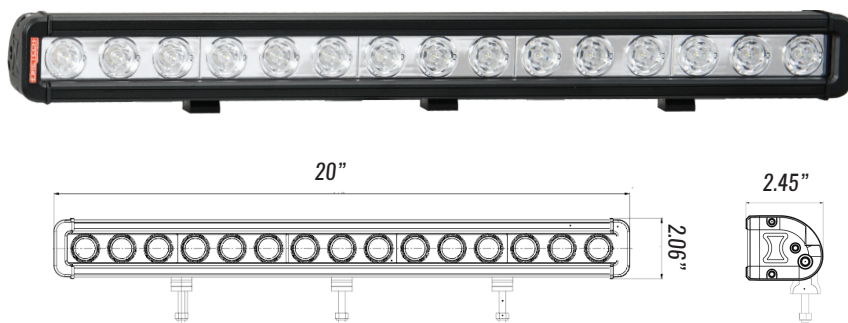

Model #	Description	Raw lumens	Effective lumens	Wattage	Amperage @12v DC	Beam Pattern	Length	# of Mounting Feet
FT-MB-9-S-B	9 LED Mini Brow. 12" length. 10 degree spot optic configuration. Black housing.	4,752	3,326.40	45W	3.75A	Spot	12"	2
FT-MB-9-S-W	9 LED Mini Brow. 12" length. 10 degree spot optic configuration. White housing.	4,752	3,326.40	45W	3.75A	Spot	12"	2
FT-MB-9-F-B	9 LED Mini Brow. 12" length. 60 degree flood optic configuration. Black housing.	4,752	3,326.40	45W	3.75A	Flood	12"	2
FT-MB-9-F-W	9 LED Mini Brow. 12" length. 60 degree flood optic configuration. White housing.	4,752	3,326.40	45W	3.75A	Flood	12"	2
FT-MB-9-FT-B	9 LED Mini Brow. 12" length. FireTech Combination 10 degree spot and 60 degree flood optic configuration. Black housing.	4,752	3,326.40	45W	3.75A	Combo	12"	2
FT-MB-9-FT-W	9 LED Mini Brow. 12" length. FireTech Combination 10 degree spot and 60 degree flood optic configuration. White housing.	4,752	3,326.40	45W	3.75A	Combo	12"	2

15 LED Mini Brow

20" Low Profile Scene Light

FT-MB-15

ABOUT THE MINI BROW LIGHT

The FireTech Mini Brow Light is an extruded LED work light designed for the industrial and emergency response marketplace. The Mini Brow series is a single-circuit fixture with multiple optic choices. 10 degree "Spot" optics are optimized for long distance projection. 60 degree Flood optics work great on the rear and for general purpose illumination. The FireTech Combination Optic pattern uses 1/3 spot, 2/3 flood optics and gives you a hybrid beam pattern without sacrificing optic efficiency. The Mini Brow fixtures are available in 3 LED increments from 3 to 39 LEDs long, and are backed by the industry's only LIFETIME Warranty.

Key Features:

- 5w LEDs with precision acrylic optics
- All Aluminum Extrusion
- Multiple Mounting Options

FT-MB-15 SPECS

RAW LUMENS	7,290
EFFECTIVE LUMENS	5,544
WATTAGE	75W
AMPERAGE	6.25A @ 12V DC
INPUT VOLTAGE	9-32V DC