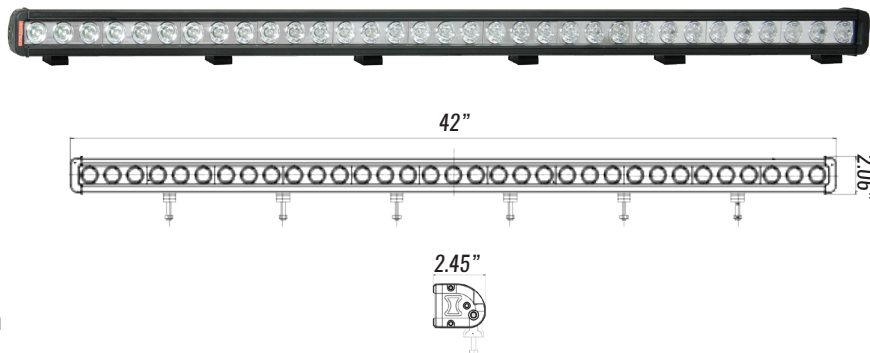

33 LED Mini Brow

42" Low Profile Scene Light

ABOUT THE MINI BROW LIGHT

The FireTech Mini Brow Light is an extruded LED work light designed for the industrial and emergency response marketplace. The Mini Brow series is a single-circuit fixture with multiple optic choices. 10 degree "Spot" optics are optimized for long distance projection. 60 degree Flood optics work great on the rear and for general purpose illumination. The FireTech Combination Optic pattern uses 1/3 spot, 2/3 flood optics and gives you a hybrid beam pattern without sacrificing optic efficiency. The Mini Brow fixtures are available in 3 LED increments from 3 to 39 LEDs long, and are backed by the industry's only LIFETIME Warranty.

Key Features:

- 5w LEDs with precision acrylic optics
- All Aluminum Extrusion
- Multiple Mounting Options

FT-MB-27 SPECS

RAW LUMENS	17,424
EFFECTIVE LUMENS	12,196.80
WATTAGE	165W
AMPERAGE	13.75A @12V DC
INPUT VOLTAGE	9-32V DC

Included Mounting:

Pedestal Mounting Feet

Ships included with fixture