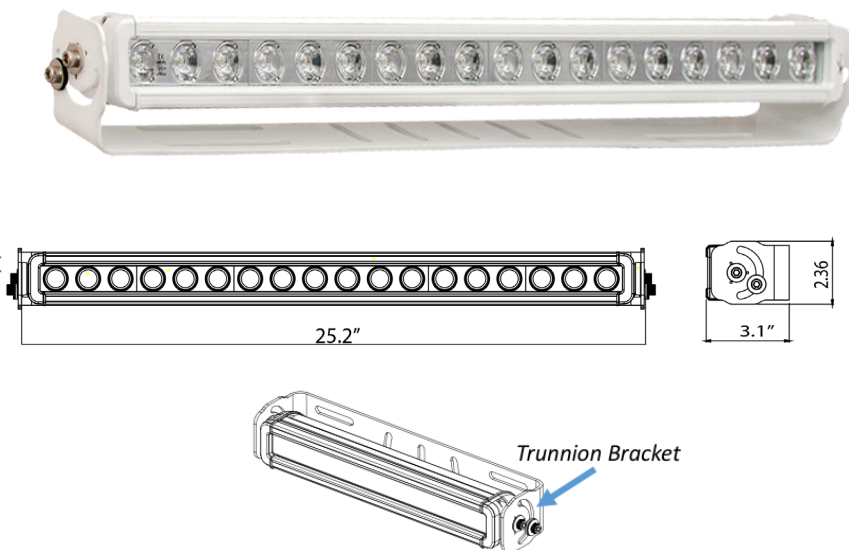

FT-MB-18-TR-*-*

ABOUT THE MINI BROW LIGHT

The MiniBrow Series uses the same core extrusion technology as the FireTech Brow Light, but are offered as single-circuit solutions for use in virtually any other area of a fire apparatus. Offered in 3 sizes only, the Trunnion Series make for simplified installation in areas where access to the back side of a panel is difficult, or when extreme adjustability is required. The trunnion bracket also allows for mounting on the side of an apparatus where some angling would be expected and difficulties in installation might be encountered.

Key Features:

- 5w LEDs with precision Acrylic optics
- All Aluminum Extrusion
- Adjustable Trunnion Mount

The Trunnion style Mini Brow lights are available in 9, 12, and 18 LED Lengths. This mounting system attaches to the fixtures end caps and allows for adjustable mounting with greater range of motion.