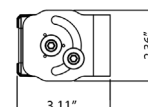

FT-MB-12-TR-*-*

ABOUT THE MINI BROW LIGHT

The MiniBrow Series uses the same core extrusion technology as the FireTech Brow Light, but are offered as single-circuit solutions for use in virtually any other area of a fire apparatus. Offered in 3 sizes only, the Trunnion Series make for simplified installation in areas where access to the back side of a panel is difficult, or when extreme adjustability is required. The trunnion bracket also allows for mounting on the side of an apparatus where some angling would be expected and difficulties in installation might be encountered.

Key Features:

- 5w LEDs with precision Acrylic optics
- All Aluminum Extrusion
- Adjustable Trunnion Mount

The Trunnion style Mini Brow lights are available in 9, 12, and 18 LED Lengths. This mounting system attaches to the fixtures end caps and allows for adjustable mounting with greater range of motion.

FT-MB-12-TR-*-* SPECS

RAW LUMENS	6,336
EFFECTIVE LUMENS	4,435.20
WATTAGE	60W
AMPERAGE	5A
INPUT VOLTAGE	9-32V DC

Model #	Description	Raw Lumens	Effective Lumens	Wattage	Amperage	Beam Pattern	Length
FT-MB-12-TR-S-B	12 LED mini brow w/ trunnion mount. 18" length. 10 degree spot optic configuration. Black housing.	6,336	4,435.2	60W	5A	Spot	18"
FT-MB-12-TR-S-W	12 LED mini brow w/ trunnion mount. 18" length. 10 degree spot optic configuration. White housing.	6,336	4,435.2	60W	5A	Spot	18"
FT-MB-12-TR-F-B	12 LED mini brow w/ trunnion mount. 18" length. 60 degree flood optic configuration. Black housing.	6,336	4,435.2	60W	5A	Flood	18"
FT-MB-12-TR-F-W	12 LED mini brow w/ trunnion mount. 18" length. 60 degree flood optic configuration. White housing.	6,336	4,435.2	60W	5A	Flood	18"
FT-MB-12-TR-FT-B	12 LED mini brow w/ trunnion mount. 18" length. Combination 10 and 60 degree FireTech optic configuration. Black housing.	6,336	4,435.2	60W	5A	Combo	18"
FT-MB-12-TR-FT-W	12 LED mini brow w/ trunnion mount. 18" length. Combination 10 and 60 degree FireTech optic configuration. White housing.	6,336	4,435.2	60W	5A	Combo	18"