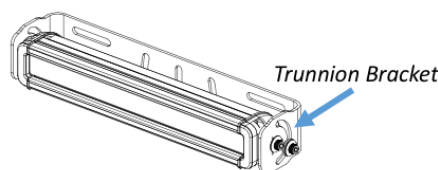

FT-MB-9-TR-**-*

ABOUT THE MINI BROW LIGHT

The MiniBrow Series uses the same core extrusion technology as the FireTech Brow Light, but are offered as single-circuit solutions for use in virtually any other area of a fire apparatus. Offered in 3 sizes only, the Trunion Series make for simplified installation in areas where access to the back side of a panel is difficult, or when extreme adjustability is required. The trunion bracket also allows for mounting on the side of an apparatus where some angling would be expected and difficulties in installation might be encountered.

Key Features:

- 5w LEDs with precision Acrylic optics
- All Aluminum Extrusion
- Adjustable Trunion Mount

The Trunion style Mini Brow lights are available in 9, 12, and 18 LED Lengths. This mounting system attaches to the fixtures end caps and allows for adjustable mounting with greater range of motion.

FT-MB-9-TR-**-* SPECS

RAW LUMENS	4,752
EFFECTIVE LUMENS	3,326.4
WATTAGE	45W
AMPERAGE	3.75A
INPUT VOLTAGE	9-32V DC

Model #	Description	Raw Lumens	Effective Lumens	Wattage	Amperage	Beam Pattern	Length
FT-MB-9-TR-S-B	9 LED mini brow w/ trunion mount. 14" length. 10 degree spot optic configuration. Black housing.	4,752	3,326.4	45W	3.75A	Spot	14"
FT-MB-9-TR-S-W	9 LED mini brow w/ trunion mount. 14" length. 10 degree spot optic configuration. White housing.	4,752	3,326.4	45W	3.75A	Spot	14"
FT-MB-9-TR-F-B	9 LED mini brow w/ trunion mount. 14" length. 60 degree flood optic configuration. Black housing.	4,752	3,326.4	45W	3.75A	Flood	14"
FT-MB-9-TR-F-W	9 LED mini brow w/ trunion mount. 14" length. 60 degree flood optic configuration. White housing.	4,752	3,326.4	45W	3.75A	Flood	14"
FT-MB-9-TR-FT-B	9 LED mini brow w/ trunion mount. 14" length. FireTech Combination 10 degree spot and 60 degree flood optic configuration. Black housing.	4,752	3,326.4	45W	3.75A	Combo	14"
FT-MB-9-TR-FT-W	9 LED mini brow w/ trunion mount. 14" length. FireTech Combination 10 degree spot and 60 degree flood optic configuration. White housing.	4,752	3,326.4	45W	3.75A	Combo	14"