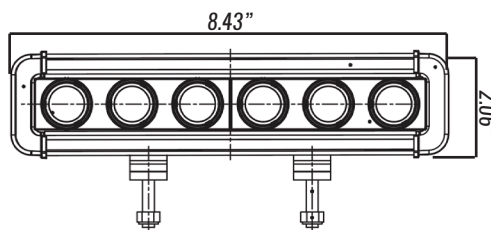

6 LED Mini Brow

9" Low Profile Scene Light

FT-MB-6

ABOUT THE MINI BROW LIGHT

The FireTech Mini Brow Light is an extruded LED work light designed for the industrial and emergency response marketplace. The Mini Brow series is a single-circuit fixture with multiple optic choices. 10 degree "Spot" optics are optimized for long distance projection. 60 degree Flood optics work great on the rear and for general purpose illumination. The FireTech Combination Optic pattern uses 1/3 spot, 2/3 flood optics and gives you a hybrid beam pattern without sacrificing optic efficiency. The Mini Brow fixtures are available in 3 LED increments from 3 to 39 LEDs long, and are backed by the industry's only LIFETIME Warranty.

Key Features:

- 5w LEDs with precision acrylic optics
- All Aluminum Extrusion
- Multiple Mounting Options

FT-MB-6 SPECS

RAW LUMENS	3,168
EFFECTIVE LUMENS	2,217.60
WATTAGE	30W
AMPERAGE	2.5A @ 12V DC
INPUT VOLTAGE	9-32V DC

Included Mounting:

Pedestal Mounting Feet

Ships included with fixture

Optional Mounting:

Cab Radius Mounting Bracket

P-MB-R3FOOT-*

L Foot Mounting Bracket (Vertical Surface)

P-MB-LFOOT-*

End Cap Mounting Bracket

FT-MBKIT-LPX-*

Model #	Description	Raw Lumens	Effective Lumens	Wattage	Amperage @ 12v DC	Beam Pattern	Length	# of Mounting Feet
FT-MB-6-S-B	6 LED Mini Brow. 9" length. 10 degree spot optic configuration. Black housing.	3,168	2,217.60	30W	2.5A	Spot	9"	2
FT-MB-6-S-W	6 LED Mini Brow. 9" length. 10 degree spot optic configuration. White housing.	3,168	2,217.60	30W	2.5A	Spot	9"	2
FT-MB-6-F-B	6 LED Mini Brow. 9" length. 60 degree flood optic configuration. Black housing.	3,168	2,217.60	30W	2.5A	Flood	9"	2
FT-MB-6-F-W	6 LED Mini Brow. 9" length. 60 degree flood optic configuration. White housing.	3,168	2,217.60	30W	2.5A	Flood	9"	2
FT-MB-6-FT-B	6 LED Mini Brow. 9" length. FireTech Combination 10 degree spot and 60 degree flood optic configuration. Black housing.	3,168	2,217.60	30W	2.5A	Combo	9"	2
FT-MB-6-FT-W	6 LED Mini Brow. 9" length. FireTech Combination 10 degree spot and 60 degree flood optic configuration. White housing.	3,168	2,217.60	30W	2.5A	Combo	9"	2