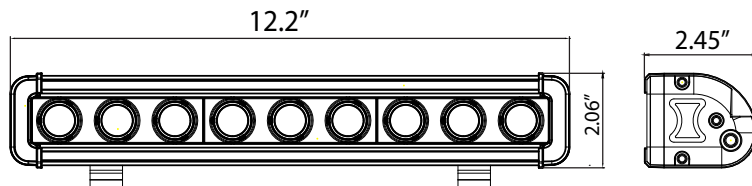

ABOUT THE MINI BROW LIGHT

The FireTech Mini Brow Light is an extruded LED work light designed for the industrial and emergency response marketplace. The Mini Brow series is a single-circuit fixture with multiple optic choices. 10 degree "Spot" optics are optimized for long distance projection. 60 degree Flood optics work great on the rear and for general purpose illumination. The FireTech Combination Optic pattern uses 1/3 spot, 2/3 flood optics and gives you a hybrid beam pattern without sacrificing optic efficiency. The Mini Brow fixtures are available in 3 LED increments from 3 to 39 LEDs long, and are backed by the industry's only LIFETIME Warranty.

Key Features:

- 5w LEDs with precision acrylic optics
- All Aluminum Extrusion
- Multiple Mounting Options

FT-MB-9 SPECS

RAW LUMENS	4,752
EFFECTIVE LUMENS	3,326.40
WATTAGE	45W
AMPERAGE	3.75A @ 12V DC
INPUT VOLTAGE	9-32V DC

Included Mounting:

Pedestal Mounting Feet
Ships included with fixture

Optional Mounting:

Cab Radius Mounting Bracket
P-MB-R3FOOT-*

L Foot Mounting Bracket (Vertical Surface)
P-MB-LFOOT-*

End Cap Mounting Bracket
FT-MBKIT-LPX-*

Model #	Description	Raw lumens	Effective lumens	Wattage	Amperage @12v DC	Beam Pattern	Length	# of Mounting Feet
FT-MB-9-S-B	9 LED Mini Brow. 12" length. 10 degree spot optic configuration. Black housing.	4,752	3,326.40	45W	3.75A	Spot	12"	2
FT-MB-9-S-W	9 LED Mini Brow. 12" length. 10 degree spot optic configuration. White housing.	4,752	3,326.40	45W	3.75A	Spot	12"	2
FT-MB-9-F-B	9 LED Mini Brow. 12" length. 60 degree flood optic configuration. Black housing.	4,752	3,326.40	45W	3.75A	Flood	12"	2
FT-MB-9-F-W	9 LED Mini Brow. 12" length. 60 degree flood optic configuration. White housing.	4,752	3,326.40	45W	3.75A	Flood	12"	2
FT-MB-9-FT-B	9 LED Mini Brow. 12" length. FireTech Combination 10 degree spot and 60 degree flood optic configuration. Black housing.	4,752	3,326.40	45W	3.75A	Combo	12"	2
FT-MB-9-FT-W	9 LED Mini Brow. 12" length. FireTech Combination 10 degree spot and 60 degree flood optic configuration. White housing.	4,752	3,326.40	45W	3.75A	Combo	12"	2