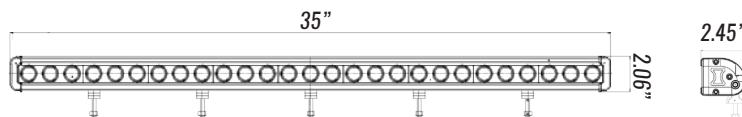

27 LED Mini Brow

35" Low Profile Scene Light

FT-MB-27

ABOUT THE MINI BROW LIGHT

The FireTech Mini Brow Light is an extruded LED work light designed for the industrial and emergency response marketplace. The Mini Brow series is a single-circuit fixture with multiple optic choices. 10 degree "Spot" optics are optimized for long distance projection. 60 degree Flood optics work great on the rear and for general purpose illumination. The FireTech Combination Optic pattern uses 1/3 spot, 2/3 flood optics and gives you a hybrid beam pattern without sacrificing optic efficiency. The Mini Brow fixtures are available in 3 LED increments from 3 to 39 LEDs long, and are backed by the industry's only LIFETIME Warranty.

Key Features:

- 5w LEDs with precision acrylic optics
- All Aluminum Extrusion
- Multiple Mounting Options

FT-MB-27 SPECS

RAW LUMENS	14,256
EFFECTIVE LUMENS	9,979.60
WATTAGE	135W
AMPERAGE	11.25A @ 12V DC
INPUT VOLTAGE	9-32V DC

Included Mounting:

Pedestal Mounting Feet

Ships included with fixture