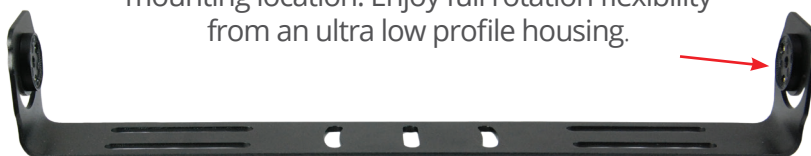

End Cap Mounting Bracket

FT-MBKIT-LPX-*

Model #	Description	Raw Lumens	Effective Lumens	Wattage	Amperage @ 12v DC	Beam Pattern	Length	# of Mounting Feet
FT-MB-39-S-B	39 LED Mini Brow. 50" length. 10 degree spot optic configuration. Black housing.	20,592	14,414.40	195W	16.25A	Spot	50"	7
FT-MB-39-S-W	39 LED Mini Brow. 50" length. 10 degree spot optic configuration. White housing.	20,592	14,414.40	195W	16.25A	Spot	50"	7
FT-MB-39-F-B	39 LED Mini Brow. 50" length. 60 degree flood optic configuration. Black housing.	20,592	14,414.40	195W	16.25A	Flood	50"	7
FT-MB-39-F-W	39 LED Mini Brow. 50" length. 60 degree flood optic configuration. White housing.	20,592	14,414.40	195W	16.25A	Flood	50"	7
FT-MB-39-FT-B	39 LED Mini Brow. 50" length. FireTech Combination 10 degree spot and 60 degree flood optic configuration. Black housing.	20,592	14,414.40	195W	16.25A	Combo	50"	7
FT-MB-39-FT-W	39 LED Mini Brow. 50" length. FireTech Combination 10 degree spot and 60 degree flood optic configuration. White housing.	20,592	14,414.40	195W	16.25A	Combo	50"	7

FT-MB-* -TR-* -*

ABOUT THE MINI BROW LIGHT

The MiniBrow Series uses the same core extrusion technology as the FireTech Brow Light, but are offered as single-circuit solutions for use in virtually any other area of a fire apparatus. Offered in 3 sizes only, the Trunnion Series make for simplified installation in areas where access to the back side of a panel is difficult, or when extreme adjustability is required. The trunnion bracket also allows for mounting on the side of an apparatus where some angling would be expected and difficulties in installation might be encountered.

60 POINT LOCKING AIMING SYSTEM

The sturdy Trunnion bracket allows the Mini Brow Light to be precisely aimed regardless of mounting location. Enjoy full rotation flexibility from an ultra low profile housing.