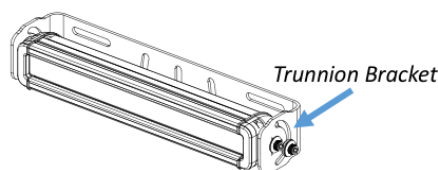

FT-MB-12-TR-*-*

ABOUT THE MINI BROW LIGHT

The MiniBrow Series uses the same core extrusion technology as the FireTech Brow Light, but are offered as single-circuit solutions for use in virtually any other area of a fire apparatus. Offered in 3 sizes only, the Trunnion Series make for simplified installation in areas where access to the back side of a panel is difficult, or when extreme adjustability is required. The trunnion bracket also allows for mounting on the side of an apparatus where some angling would be expected and difficulties in installation might be encountered.

Key Features:

- 5w LEDs with precision Acrylic optics
- All Aluminum Extrusion
- Adjustable Trunnion Mount

The Trunnion style Mini Brow lights are available in 9, 12, and 18 LED Lengths. This mounting system attaches to the fixtures end caps and allows for adjustable mounting with greater range of motion.

FT-MB-12-TR-*-* SPECS

RAW LUMENS	6,336
EFFECTIVE LUMENS	4,435.20
WATTAGE	60W
AMPERAGE	5A
INPUT VOLTAGE	9-32V DC

Model #	Description	Raw Lumens	Effective Lumens	Wattage	Amperage	Beam Pattern	Length
FT-MB-12-TR-S-B	12 LED mini brow w/ trunnion mount. 18" length. 10 degree spot optic configuration. Black housing.	6,336	4,435.2	60W	5A	Spot	18"
FT-MB-12-TR-S-W	12 LED mini brow w/ trunnion mount. 18" length. 10 degree spot optic configuration. White housing.	6,336	4,435.2	60W	5A	Spot	18"
FT-MB-12-TR-F-B	12 LED mini brow w/ trunnion mount. 18" length. 60 degree flood optic configuration. Black housing.	6,336	4,435.2	60W	5A	Flood	18"
FT-MB-12-TR-F-W	12 LED mini brow w/ trunnion mount. 18" length. 60 degree flood optic configuration. White housing.	6,336	4,435.2	60W	5A	Flood	18"
FT-MB-12-TR-FT-B	12 LED mini brow w/ trunnion mount. 18" length. Combination 10 and 60 degree FireTech optic configuration. Black housing.	6,336	4,435.2	60W	5A	Combo	18"
FT-MB-12-TR-FT-W	12 LED mini brow w/ trunnion mount. 18" length. Combination 10 and 60 degree FireTech optic configuration. White housing.	6,336	4,435.2	60W	5A	Combo	18"