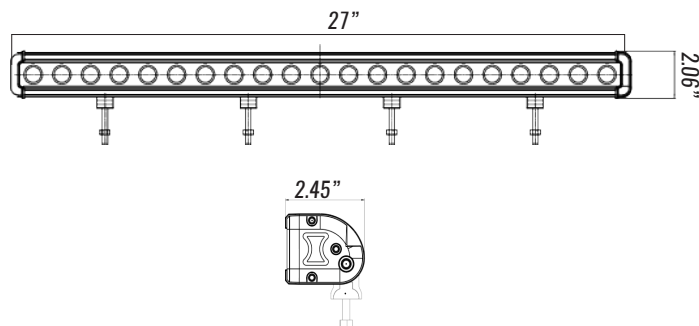

21 LED Mini Brow

27" Low Profile Scene Light

FT-MB-21

ABOUT THE MINI BROW LIGHT

The FireTech Mini Brow Light is an extruded LED work light designed for the industrial and emergency response marketplace. The Mini Brow series is a single-circuit fixture with multiple optic choices. 10 degree "Spot" optics are optimized for long distance projection. 60 degree Flood optics work great on the rear and for general purpose illumination. The FireTech Combination Optic pattern uses 1/3 spot, 2/3 flood optics and gives you a hybrid beam pattern without sacrificing optic efficiency. The Mini Brow fixtures are available in 3 LED increments from 3 to 39 LEDs long, and are backed by the industry's only LIFETIME Warranty.

Key Features:

- 5w LEDs with precision acrylic optics
- All Aluminum Extrusion
- Multiple Mounting Options

FT-MB-21 SPECS

RAW LUMENS	11,088
EFFECTIVE LUMENS	7,761.60
WATTAGE	105W
AMPERAGE	8.75A @12V DC
INPUT VOLTAGE	9-32V DC

Included Mounting:

Pedestal Mounting Feet

Ships included with fixture