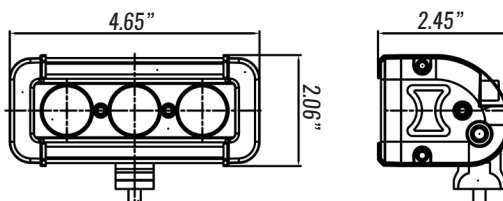

FT-MB-3

3 LED Mini Brow

5" Low Profile Scene Light

ABOUT THE MINI BROW LIGHT

The FireTech Mini Brow Light is an extruded LED work light designed for the industrial and emergency response marketplace. The Mini Brow series is a single-circuit fixture with multiple optic choices. 10 degree "Spot" optics are optimized for long distance projection. 60 degree Flood optics work great on the rear and for general purpose illumination. The FireTech Combination Optic pattern uses 1/3 spot, 2/3 flood optics and gives you a hybrid beam pattern without sacrificing optic efficiency. The Mini Brow fixtures are available in 3 LED increments from 3 to 39 LEDs long, and are backed by the industry's only LIFETIME Warranty.

Key Features:

- 5w LEDs with precision acrylic optics
- All Aluminum Extrusion
- Multiple Mounting Options

FT-MB-3 SPECS

RAW LUMENS	1,584
EFFECTIVE LUMENS	1,108.8
WATTAGE	15W
AMPERAGE	1.25A
INPUT VOLTAGE	9-32V DC

Included Mounting:

Pedestal Mounting Feet

Ships included with fixture

Optional Mounting:

Cab Radius Mounting Bracket

P-MB-R3FOOT-*

L Foot Mounting Bracket (Vertical Surface)

P-MB-LFOOT-*

End Cap Mounting Bracket

FT-MBKIT-LPX-*

Model #	Description	Raw Lumens	Effective Lumens	Wattage	Amperage	Beam Pattern	Length	# of Mounting Feet
FT-MB-3-S-B	3 LED Mini Brow. 5" length. 10 degree spot optic configuration. Black housing	1,584	1,108.8	15W	1.25A	spot	5"	1
FT-MB-3-S-W	3 LED Mini Brow. 5" length. 10 degree spot optic configuration. White housing.	1,584	1,584	15W	1.25A	spot	5"	1
FT-MB-3-F-B	3 LED Mini Brow. 5" length. 60 degree flood optic configuration. Black housing	1,584	1,584	15W	1.25A	flood	5"	1
FT-MB-3-F-W	3 LED Mini Brow. 5" length. 60 degree flood optic configuration. White housing.	1,584	1,584	15W	1.25A	flood	5"	1
FT-MB-3-FT-B	3 LED Mini Brow. 5" length. FireTech Combination 10 degree spot and 60 degree flood optic configuration. Black housing	1,584	1,584	15W	1.25A	combo	5"	1
FT-MB-3-FT-W	3 LED Mini Brow. 5" length. FireTech Combination spot and flood optic configuration. White housing.	1,584	1,584	15W	1.25A	combo	5"	1