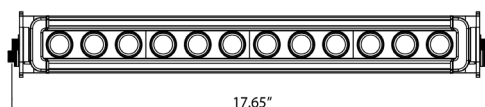

FT-MB-12-TR-*-*

ABOUT THE MINI BROW LIGHT

The MiniBrow Series uses the same core extrusion technology as the FireTech Brow Light, but are offered as single-circuit solutions for use in virtually any other area of a fire apparatus. Offered in 3 sizes only, the Trunnion Series make for simplified installation in areas where access to the back side of a panel is difficult, or when extreme adjustability is required. The trunnion bracket also allows for mounting on the side of an apparatus where some angling would be expected and difficulties in installation might be encountered.

Key Features:

- 5w LEDs with precision Acrylic optics
- All Aluminum Extrusion
- Adjustable Trunnion Mount

The Trunnion style Mini Brow lights are available in 9, 12, and 18 LED Lengths. This mounting system attaches to the fixtures end caps and allows for adjustable mounting with greater range of motion.

FT-MB-12-TR-*-* SPECS

RAW LUMENS	6,336
EFFECTIVE LUMENS	4,435.20
WATTAGE	60W
AMPERAGE	5A
INPUT VOLTAGE	9-32V DC

Model #	Description	Raw Lumens	Effective Lumens	Wattage	Amperage	Beam Pattern	Length
FT-MB-12-TR-S-B	12 LED mini brow w/ trunnion mount. 18" length. 10 degree spot optic configuration. Black housing.	6,336	4,435.2	60W	5A	Spot	18"
FT-MB-12-TR-S-W	12 LED mini brow w/ trunnion mount. 18" length. 10 degree spot optic configuration. White housing.	6,336	4,435.2	60W	5A	Spot	18"
FT-MB-12-TR-F-B	12 LED mini brow w/ trunnion mount. 18" length. 60 degree flood optic configuration. Black housing.	6,336	4,435.2	60W	5A	Flood	18"
FT-MB-12-TR-F-W	12 LED mini brow w/ trunnion mount. 18" length. 60 degree flood optic configuration. White housing.	6,336	4,435.2	60W	5A	Flood	18"
FT-MB-12-TR-FT-B	12 LED mini brow w/ trunnion mount. 18" length. Combination 10 and 60 degree FireTech optic configuration. Black housing.	6,336	4,435.2	60W	5A	Combo	18"
FT-MB-12-TR-FT-W	12 LED mini brow w/ trunnion mount. 18" length. Combination 10 and 60 degree FireTech optic configuration. White housing.	6,336	4,435.2	60W	5A	Combo	18"