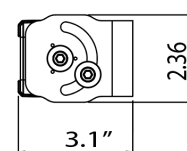

FT-MB-9-TR-**-*

ABOUT THE MINI BROW LIGHT

The MiniBrow Series uses the same core extrusion technology as the FireTech Brow Light, but are offered as single-circuit solutions for use in virtually any other area of a fire apparatus. Offered in 3 sizes only, the Trunion Series make for simplified installation in areas where access to the back side of a panel is difficult, or when extreme adjustability is required. The trunion bracket also allows for mounting on the side of an apparatus where some angling would be expected and difficulties in installation might be encountered.

Key Features:

- 5w LEDs with precision Acrylic optics
- All Aluminum Extrusion
- Adjustable Trunion Mount

The Trunion style Mini Brow lights are available in 9, 12, and 18 LED Lengths. This mounting system attaches to the fixtures end caps and allows for adjustable mounting with greater range of motion.

FT-MB-9-TR-**-* SPECS

RAW LUMENS	4,752
EFFECTIVE LUMENS	3,326.4
WATTAGE	45W
AMPERAGE	3.75A
INPUT VOLTAGE	9-32V DC

Model #	Description	Raw Lumens	Effective Lumens	Wattage	Amperage	Beam Pattern	Length
FT-MB-9-TR-S-B	9 LED mini brow w/ trunion mount. 14" length. 10 degree spot optic configuration. Black housing.	4,752	3,326.4	45W	3.75A	Spot	14"
FT-MB-9-TR-S-W	9 LED mini brow w/ trunion mount. 14" length. 10 degree spot optic configuration. White housing.	4,752	3,326.4	45W	3.75A	Spot	14"
FT-MB-9-TR-F-B	9 LED mini brow w/ trunion mount. 14" length. 60 degree flood optic configuration. Black housing.	4,752	3,326.4	45W	3.75A	Flood	14"
FT-MB-9-TR-F-W	9 LED mini brow w/ trunion mount. 14" length. 60 degree flood optic configuration. White housing.	4,752	3,326.4	45W	3.75A	Flood	14"
FT-MB-9-TR-FT-B	9 LED mini brow w/ trunion mount. 14" length. FireTech Combination 10 degree spot and 60 degree flood optic configuration. Black housing.	4,752	3,326.4	45W	3.75A	Combo	14"
FT-MB-9-TR-FT-W	9 LED mini brow w/ trunion mount. 14" length. FireTech Combination 10 degree spot and 60 degree flood optic configuration. White housing.	4,752	3,326.4	45W	3.75A	Combo	14"