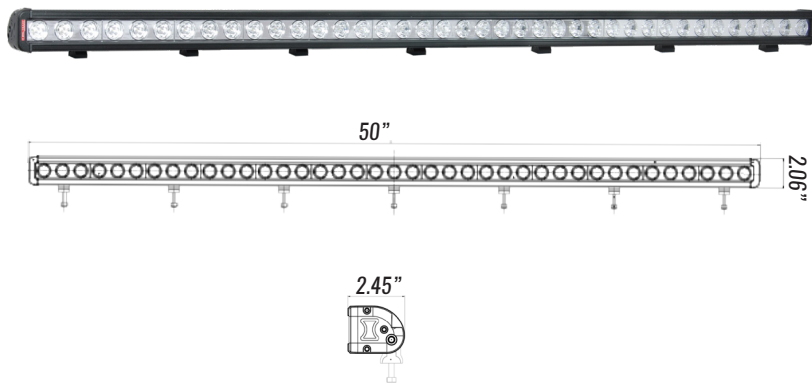

39 LED Mini Brow

50" Low Profile Scene Light

FT-MB-39

ABOUT THE MINI BROW LIGHT

The FireTech Mini Brow Light is an extruded LED work light designed for the industrial and emergency response marketplace. The Mini Brow series is a single-circuit fixture with multiple optic choices. 10 degree "Spot" optics are optimized for long distance projection. 60 degree Flood optics work great on the rear and for general purpose illumination. The FireTech Combination Optic pattern uses 1/3 spot, 2/3 flood optics and gives you a hybrid beam pattern without sacrificing optic efficiency. The Mini Brow fixtures are available in 3 LED increments from 3 to 39 LEDs long, and are backed by the industry's only LIFETIME Warranty.

Key Features:

- 5w LEDs with precision acrylic optics
- All Aluminum Extrusion
- Multiple Mounting Options

FT-MB-39 SPECS

RAW LUMENS	20,592
EFFECTIVE LUMENS	14,414.40
WATTAGE	195W
AMPERAGE	16.25A @12V DC
INPUT VOLTAGE	9-32V DC

Included Mounting:

Pedestal Mounting Feet

Ships included with fixture